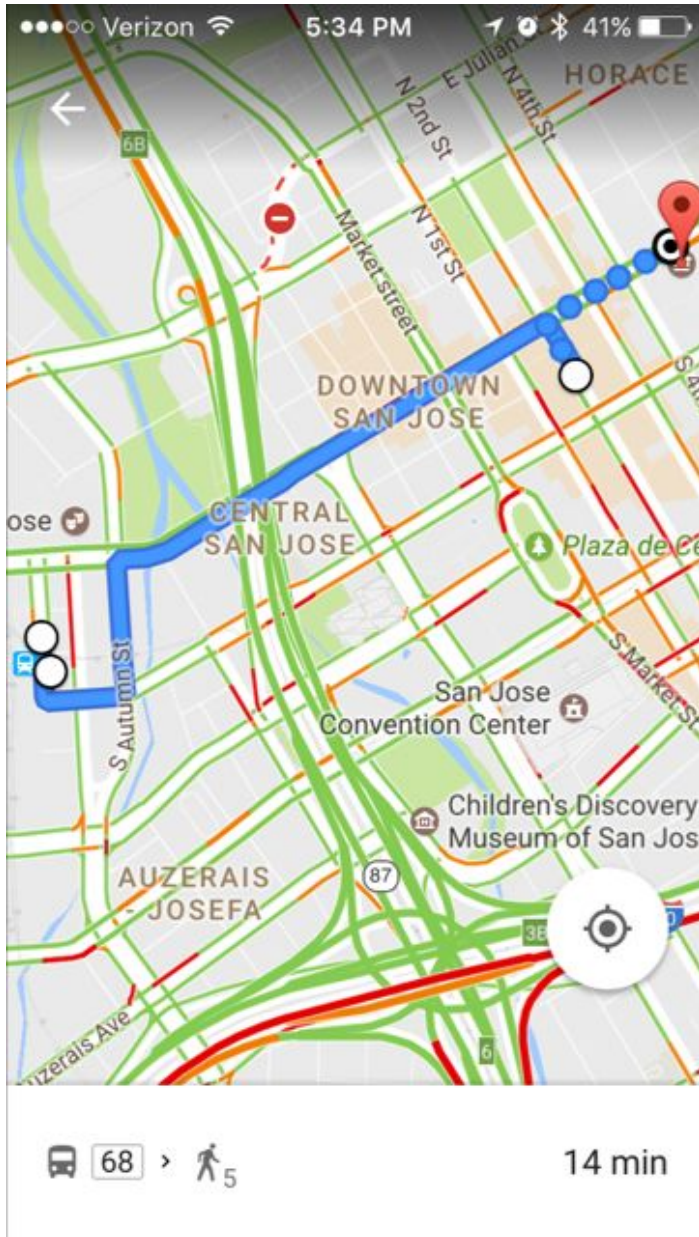

Using Google Maps:

The route from Diridon Station to City Hall looks like this.

The route planners look like this. Plug in your desired departure or arrival time.

Now	Depart	Arrive	Last
Wed Jan 18	7	27	
Thu Jan 19	8	28	
Fri Jan 20	9	29	
Sat Jan 21	10	30	AM
Sun Jan 22	11	31	PM
Mon Jan 23	12	32	
Tue Jan 24	1	33	

 **6** >  **522** >  **5** 20 min

10:06 - 10:26 AM \$2.00
10:12 AM from Santa Clara and Autumn

 **55** >  **3** 7 min

Directions will look like this:

Verizon 5:34 PM 41%
68 > 5 14 min

 We don't have the most recent timetables for this area.

- 10:09 AM  **Diridon Caltrain Station, San Jose, CA**
 -  Walk 387 ft (1 min) [MAP](#)
- 10:11 AM  **San Jose Diridon Station** >
68 68 Gilroy Transit Ctr
 -  4 stops (7 min)
- 10:18 AM  **Santa Clara South**
 -  Walk 0.3 mi (6 min) [MAP](#)
- 10:23 AM  **San José City Hall**

The route map will look like this: