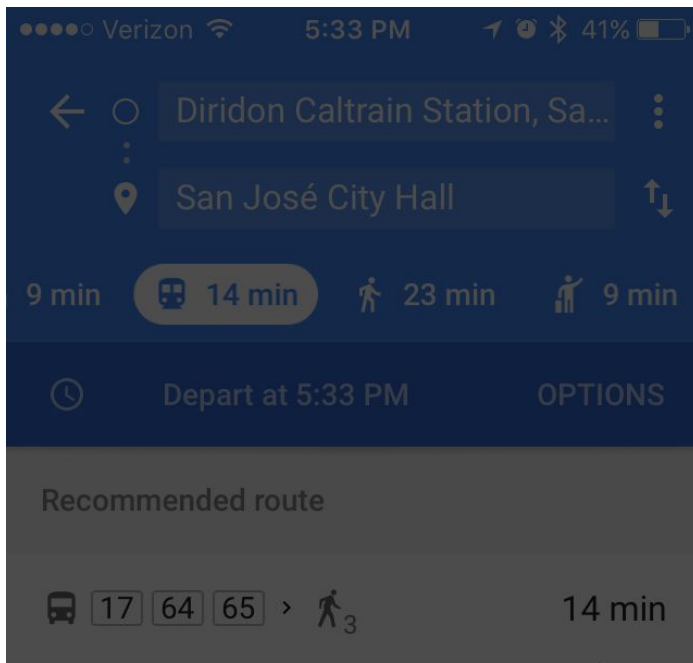

Using Google Maps:

The route from Diridon Station to City Hall looks like this.

The route planners look like this. Plug in your desired departure or arrival time.

Now	Depart	Arrive	Last
Wed Jan 18	7	27	
Thu Jan 19	8	28	
Fri Jan 20	9	29	
Sat Jan 21	10	30	AM
Sun Jan 22	11	31	PM
Mon Jan 23	12	32	
Tue Jan 24	1	33	

 **6** >  **522** >  **5** 20 min

10:06 - 10:26 AM \$2.00
10:12 AM from Santa Clara and Autumn

 **55** >  **3** 7 min

Directions will look like this:

Verizon 5:34 PM 41%
68 > 5 14 min

 We don't have the most recent timetables for this area.

- 10:09 AM  **Diridon Caltrain Station, San Jose, CA**
 -  Walk 387 ft (1 min) [MAP](#)
- 10:11 AM  **San Jose Diridon Station** >
68 68 Gilroy Transit Ctr
 -  4 stops (7 min)
- 10:18 AM  **Santa Clara South**
 -  Walk 0.3 mi (6 min) [MAP](#)
- 10:23 AM  **San José City Hall**

The route map will look like this: