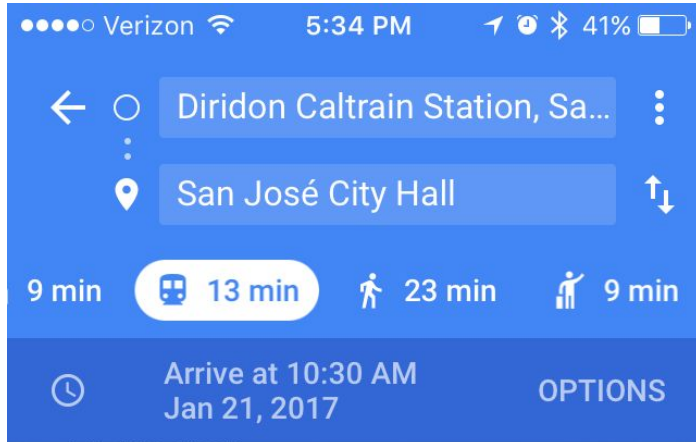

Using Google Maps:

The route from Diridon Station to City Hall looks like this.

The route planners look like this. Plug in your desired departure or arrival time.

Now	Depart	Arrive	Last
Wed Jan 18	7	27	
Thu Jan 19	8	28	
Fri Jan 20	9	29	
Sat Jan 21	10	30	AM
Sun Jan 22	11	31	PM
Mon Jan 23	12	32	
Tue Jan 24	1	33	

CANCEL | DONE

The list of options will look like this:

 **181** >  **6** 13 min

10:13 - 10:26 AM \$4.00
10:15 AM from San Jose Diridon Station

 **68** >  **5** 14 min

10:09 - 10:23 AM \$2.00
10:11 AM from San Jose Diridon Station

- 10:09 AM  **Diridon Caltrain Station, San Jose, CA**
 -  Walk 387 ft (1 min) [MAP](#)
- 10:11 AM  **San Jose Diridon Station** >
68 68 Gilroy Transit Ctr
 -  4 stops (7 min)
- 10:18 AM  **Santa Clara South**
 -  Walk 0.3 mi (6 min) [MAP](#)
- 10:23 AM  **San José City Hall**

The route map will look like this: